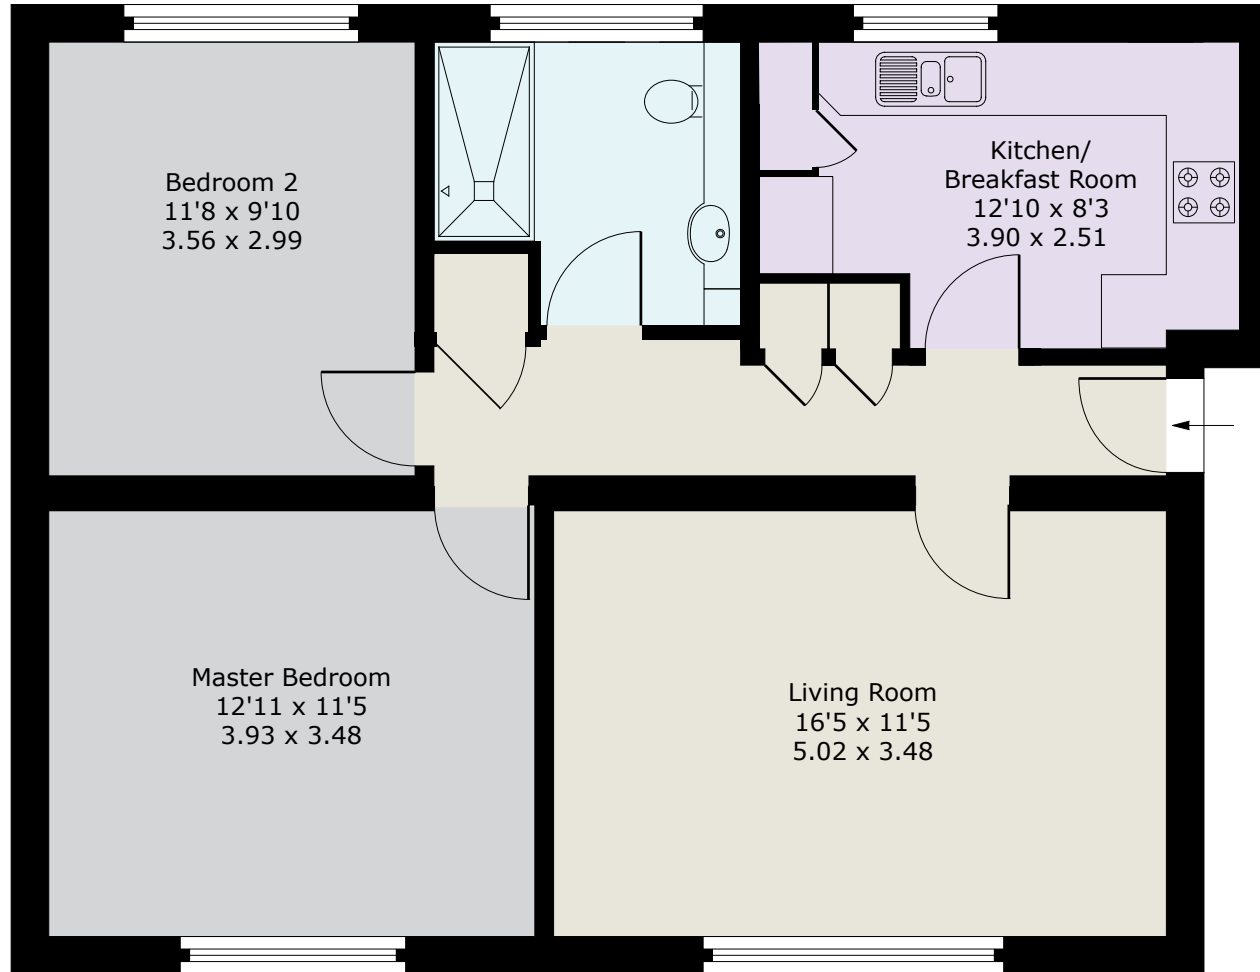

- | | |
|---|--|
| <ul style="list-style-type: none">• GROUND FLOOR FLAT• LARGE SITTING ROOM• KITCHEN/BREAKFAST ROOM• TWO DOUBLE BEDROOMS• SHOWER ROOM | <ul style="list-style-type: none">• LONDON WATERLOO FROM 43 MINUTES• CLOSE TO VILLAGE SHOPS, RESTAURANTS, RAIL STATION• COUNCIL TAX BAND D• SHARE OF THE FREEHOLD• RESIDENTS ELECTRICAL VEHICLE CHARGING POINT |
|---|--|

RECEPTION HALL • SITTING ROOM • KITCHEN/BREAKFAST ROOM • TWO DOUBLE BEDROOMS • SHOWER ROOM • COMMUNAL PARKING & GARDENS

Description

67 Trotsworth Court is a bright, spacious ground floor apartment which has been well maintained by the current owner including a recently replaced gas boiler catering for the central heating and hot water systems; the property is available for sale with no onward chain.

Approximate Gross Internal Floor Area :
Total 68.35 sq m / 736 sq ft

EPC: C74.

Important Notice
These particulars and measurements are believed to be correct but their accuracy is not guaranteed by the Vendor or Vendor's Agents and they do not constitute any part of a contract. It is not our Company Policy to test services and domestic appliances so we cannot verify that they are in working order. The buyer is advised to obtain verification from their Solicitor or Surveyor.
Ref: 67TCB011101243 HPI ©2024 Not to Scale. Any Areas, measurements or distances given are maximum and approximate only, no decisions without checking should be made when reliant upon them.